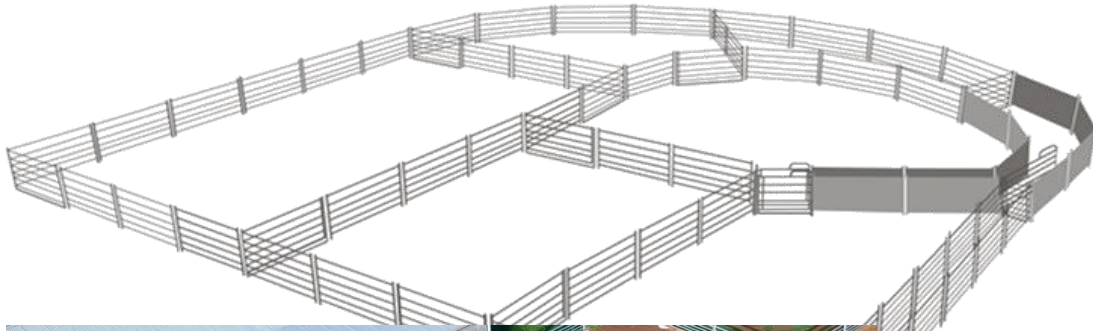

Sheep Yards

Sheep Loading Ramp Single Lane

We can design, source & erect, using the best design suiting your needs.

We will take the difficulties away & keep the suppliers on track.

25 Moorundie St. TRURO SA. 08 8564 0214
sales@truroagencies.com.au : www.truroagencies.com.au